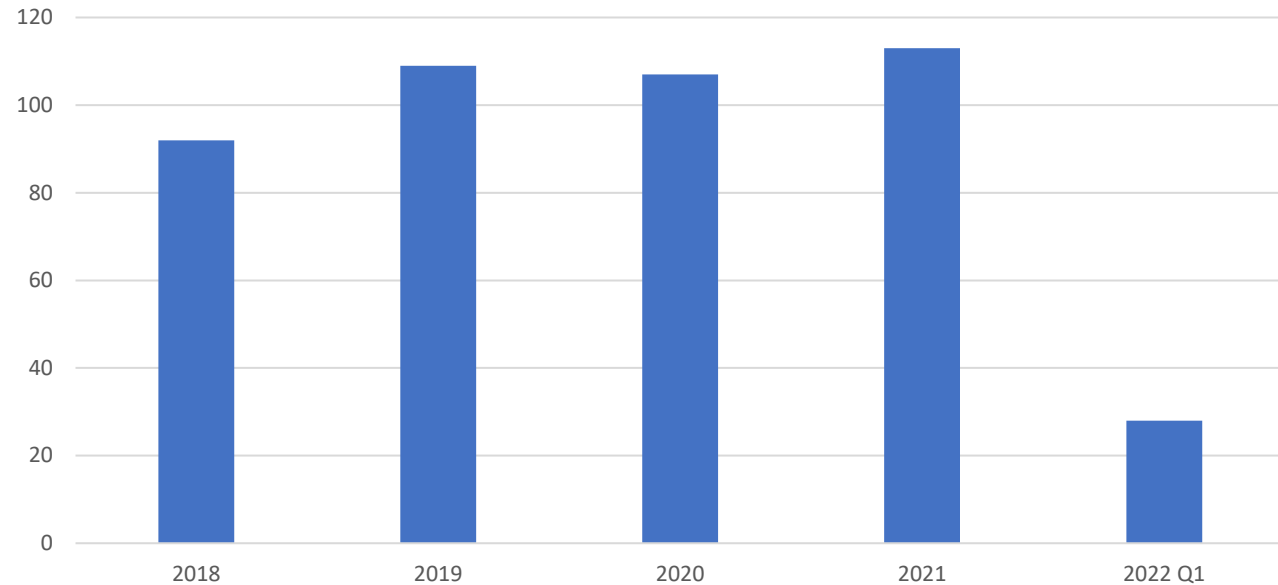

Progress through the pandemic -

- Multiple Faithful Innovation grants of up to \$5,000 to different NWCs, with matching grant participation by the Synod of Southern California and Hawaii
- Three grants awarded to NWCs in 2021 totaling \$18,300 to support Shalom Initiatives like:
 - Community engagement and empowerment through neighborhood feasts with marginalized people
 - Supporting people experiencing homelessness to navigate towards their next stage of work
 - Research funding to help NWC discern the intersection of physician, spiritual, and emotional wholeness
- Contributions toward the publication of *Building a Garden of Churches*